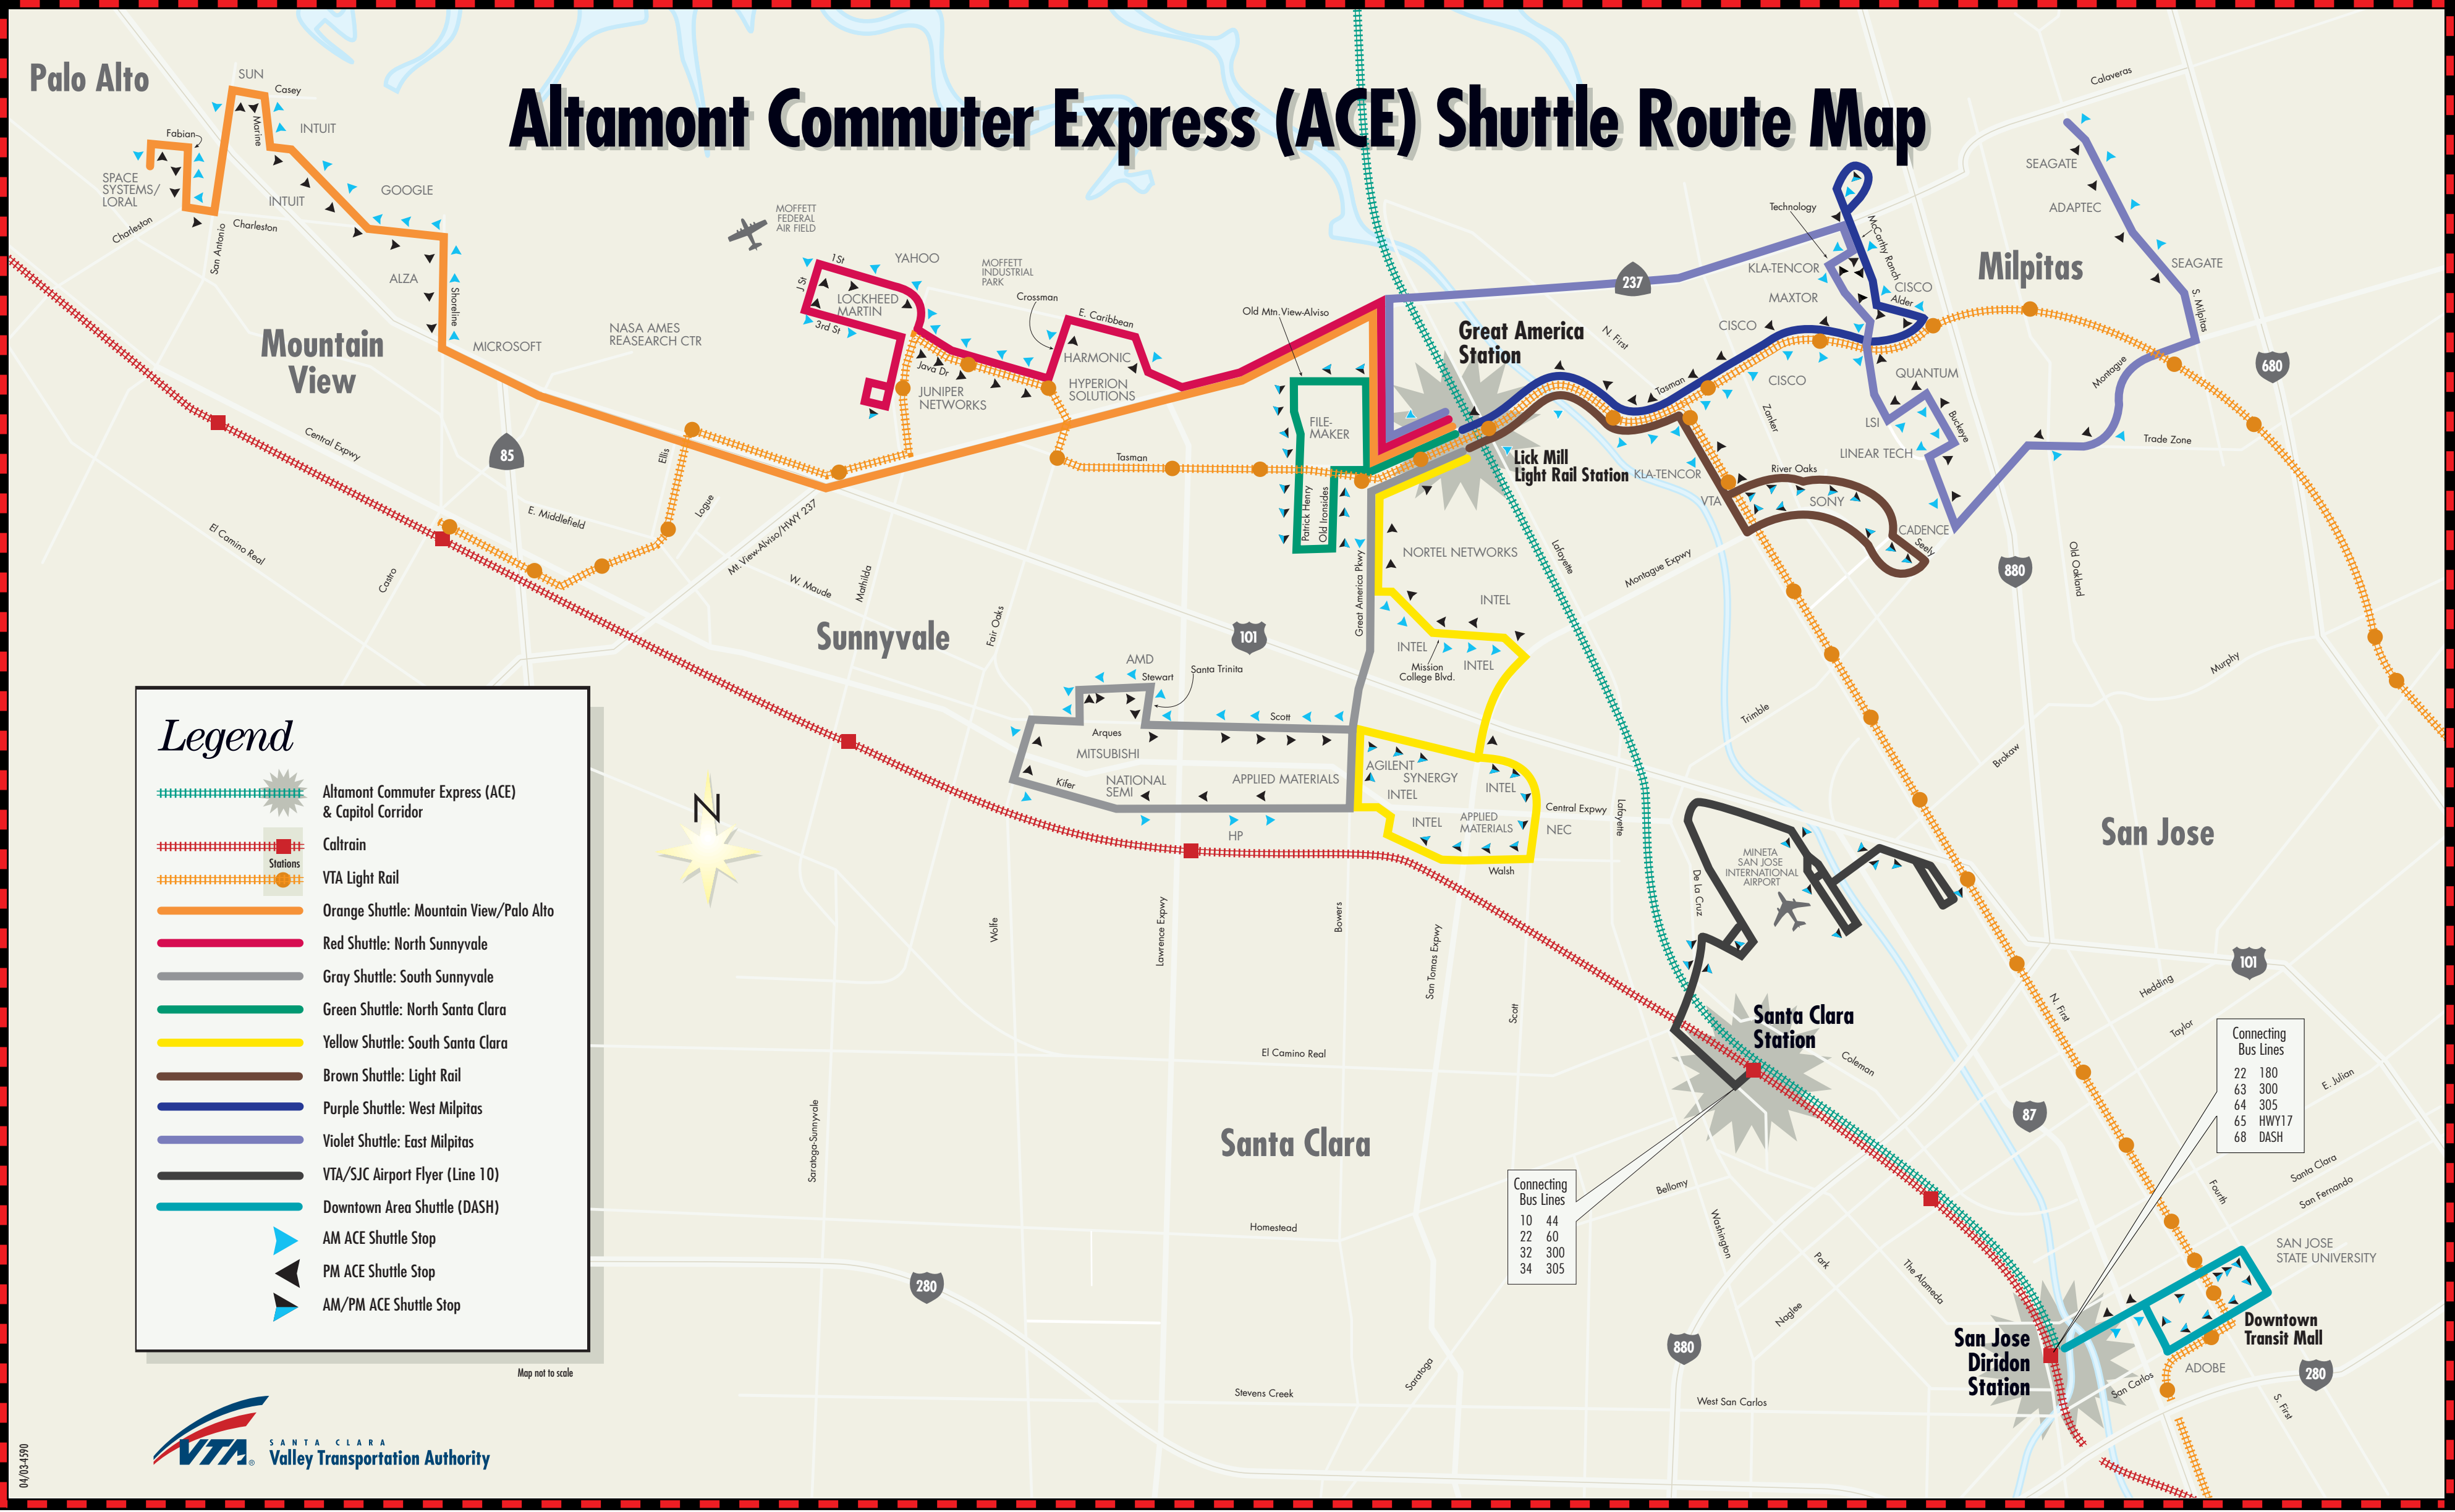

# Altamont Commuter Express (ACE) Shuttle Route Map

### Legend

- Altamont Commuter Express (ACE) & Capitol Corridor
- Caltrain
- VTA Light Rail
- Orange Shuttle: Mountain View/Palo Alto
- Red Shuttle: North Sunnyvale
- Gray Shuttle: South Sunnyvale
- Green Shuttle: North Santa Clara
- Yellow Shuttle: South Santa Clara
- Brown Shuttle: Light Rail
- Purple Shuttle: West Milpitas
- Violet Shuttle: East Milpitas
- VTA/SJC Airport Flyer (Line 10)
- Downtown Area Shuttle (DASH)
- AM ACE Shuttle Stop
- PM ACE Shuttle Stop
- AM/PM ACE Shuttle Stop

# Great America ACE Station (Stars and Stripes Drive)

## VTA ACE SHUTTLE LOCATIONS