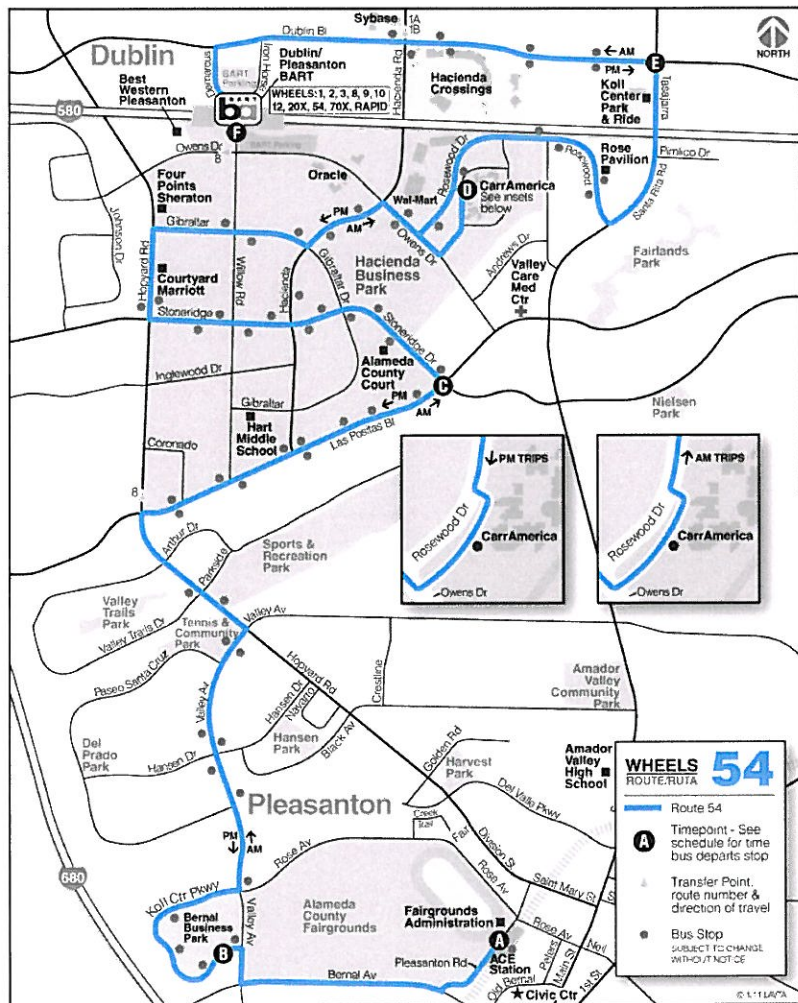

# ROUTE 54

This schedule is not effective on January 22, 2011 and will not be effective until Monday, February 21, 2011.

Continued from previous page

## AFTER W. Dublin/Pleasanton BART Station Opens

### 54 Pleasanton ACE Station to Hacienda Business Park to BART

With service to East Dublin Blvd, Bernal Business Park

**AM Monday – Friday**

ACE Train	A Fair-grounds East	B Koll Center Parkway	C Stoneridge/Las Positas	D CarrAmerica	E Dublin/Tassajara	F E. Dublin BART	A Fair-grounds East
5:31	5:34	5:37	5:47	5:54	5:59	6:06	6:21
6:46	6:49	6:52	7:02	7:09	7:14	7:21	7:36
7:51	7:54	7:57	8:07	8:14	8:19	8:26	--

### 54 BART to Hacienda Business Park to Pleasanton ACE Station

With service to Bernal Business Park, East Dublin Blvd

**PM Monday – Friday**

A Fair-grounds East	F E. Dublin BART	E Dublin/Tassajara	D CarrAmerica	C Stoneridge/Las Positas	B Koll Center Parkway	A Fair-grounds East	ACE Train Departs
--	3:43	3:48	3:53	4:00	4:08	4:14	4:26
4:21	4:43	4:48	4:53	5:00	5:08	5:14	5:26
5:21	5:43	5:48	5:53	6:00	6:08	6:14	6:26