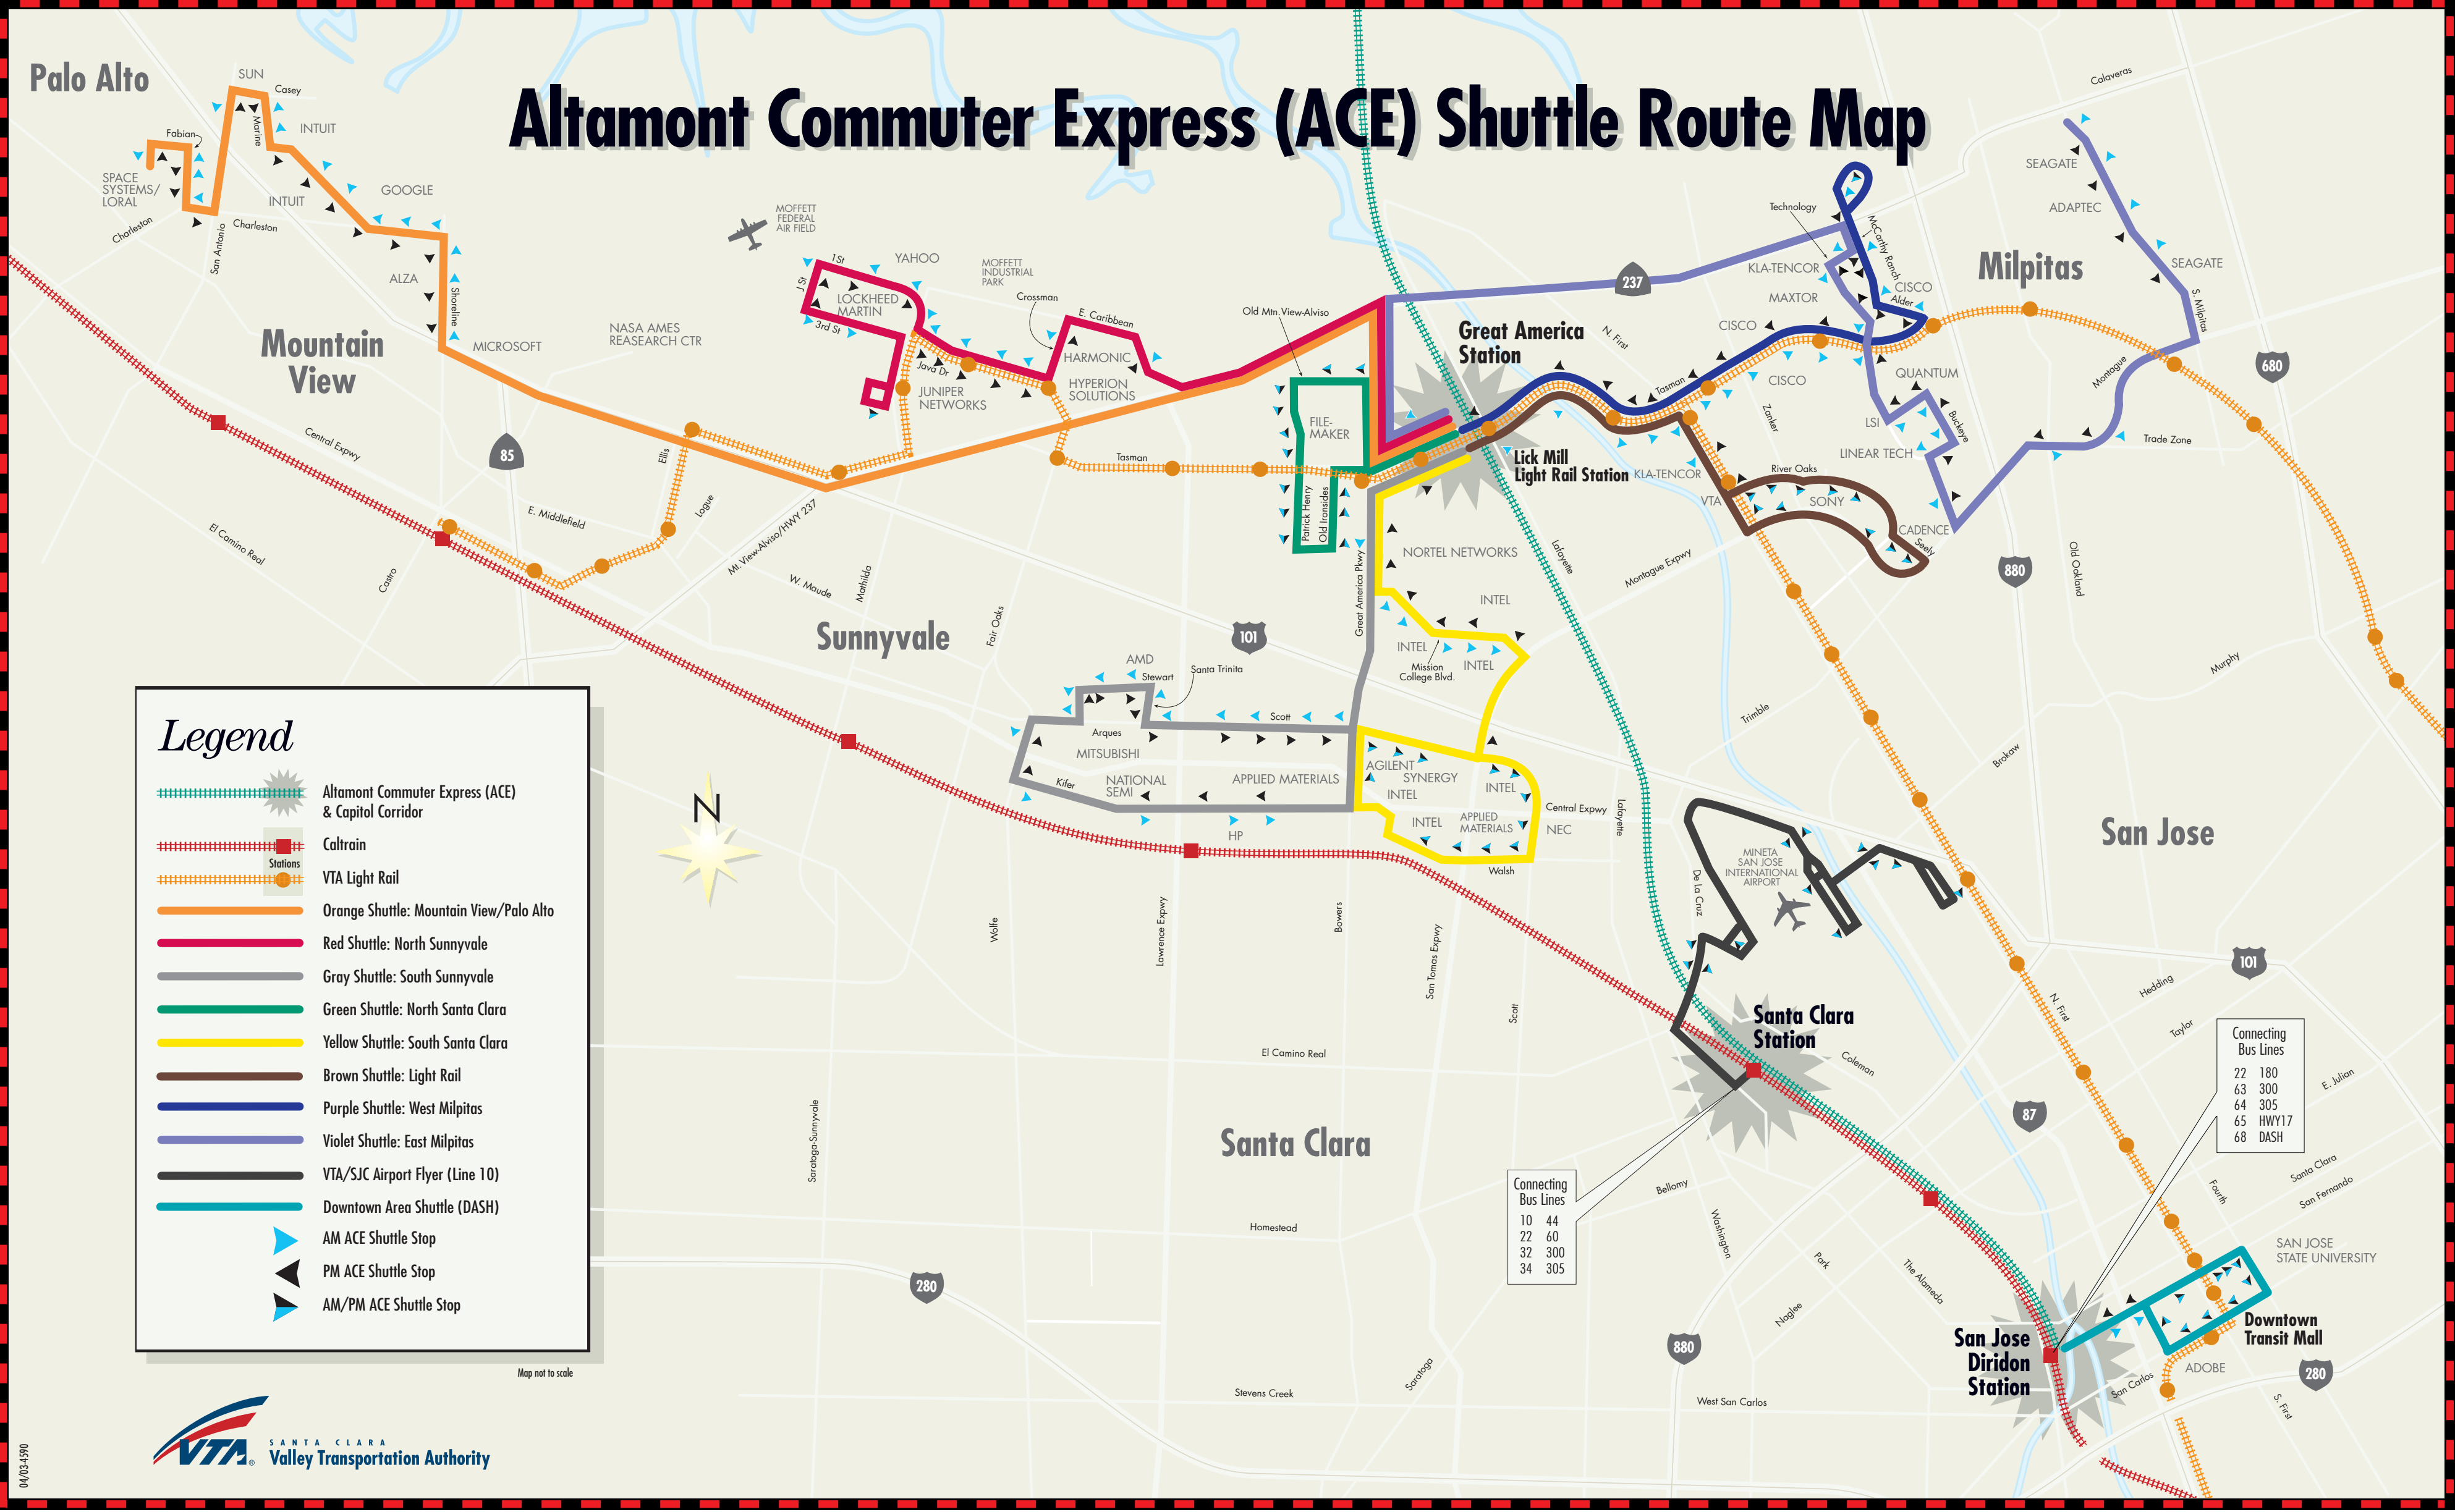

# Altamont Commuter Express (ACE) Shuttle Route Map

### Legend

- Altamont Commuter Express (ACE) & Capitol Corridor
- Caltrain
- VTA Light Rail
- Orange Shuttle: Mountain View/Palo Alto
- Red Shuttle: North Sunnyvale
- Gray Shuttle: South Sunnyvale
- Green Shuttle: North Santa Clara
- Yellow Shuttle: South Santa Clara
- Brown Shuttle: Light Rail
- Purple Shuttle: West Milpitas
- Violet Shuttle: East Milpitas
- VTA/SJC Airport Flyer (Line 10)
- Downtown Area Shuttle (DASH)
- AM ACE Shuttle Stop
- PM ACE Shuttle Stop
- AM/PM ACE Shuttle Stop

Map not to scale

Connecting Bus Lines

10	44
22	60
32	300
34	305

Connecting Bus Lines

22	180
63	300
64	305
65	HWY17
68	DASH